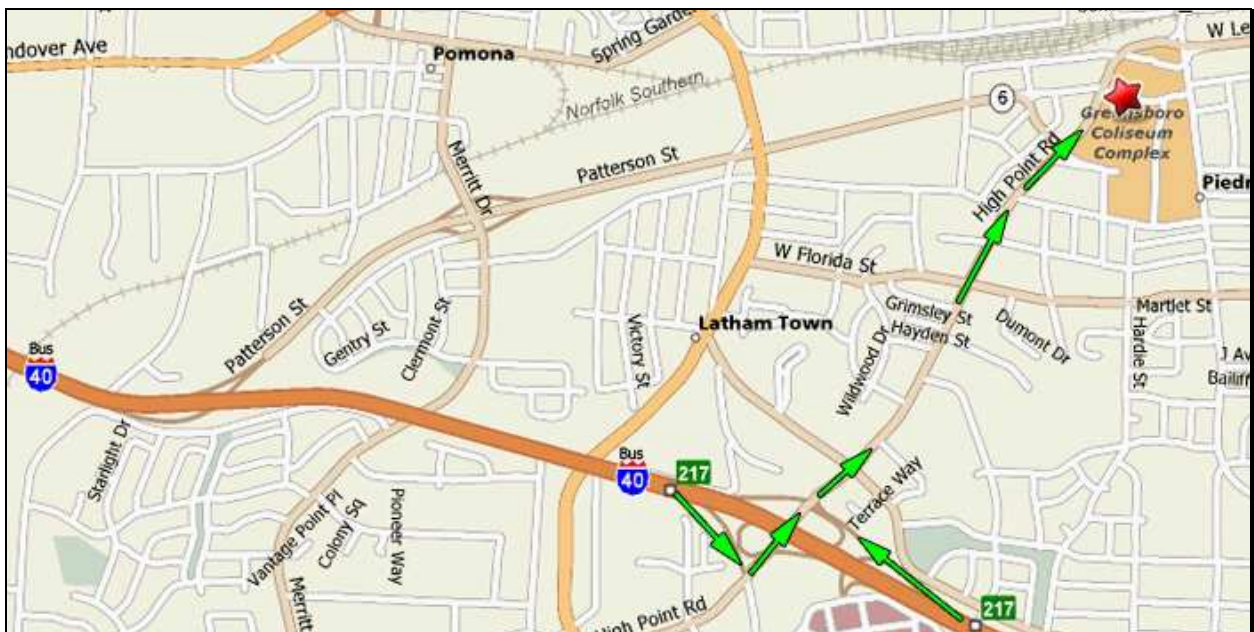

**::: Venue directions for :::**

Greensboro Coliseum  
1921 West Lee Street  
Greensboro, NC 27403

**::: GPS Coordinates :::**

Latitude: 36.05905° North  
Longitude: 79.82634° West

**From west of Greensboro on I-40  
Follow red arrows on map below**

Take I-40 east to Business I-40 east and go to exit 217 (High Point Road).  
Follow High Point Road for 1.2 miles  
Turn right onto Service Drive  
Bus and truck parking / staging is in the lot directly to your left.

**From east of Greensboro on I-40 / I-85  
Follow green arrows on map below**

Take I-40 / I-85 East to I-40 / I-85 Business East to exit 217 (High Point Rd / Koury Rd)  
Turn right onto High Point Road for 1.2 miles  
Turn right onto Service Drive  
Bus and truck parking / staging is in the lot directly to your left.

**Miscellaneous Notes**

Most buses will park in this lot which will be secured from the general public. It is however possible to park the artist bus in the parking spaces just beyond the underpass which will make for a shorter walk to the stage entrance.